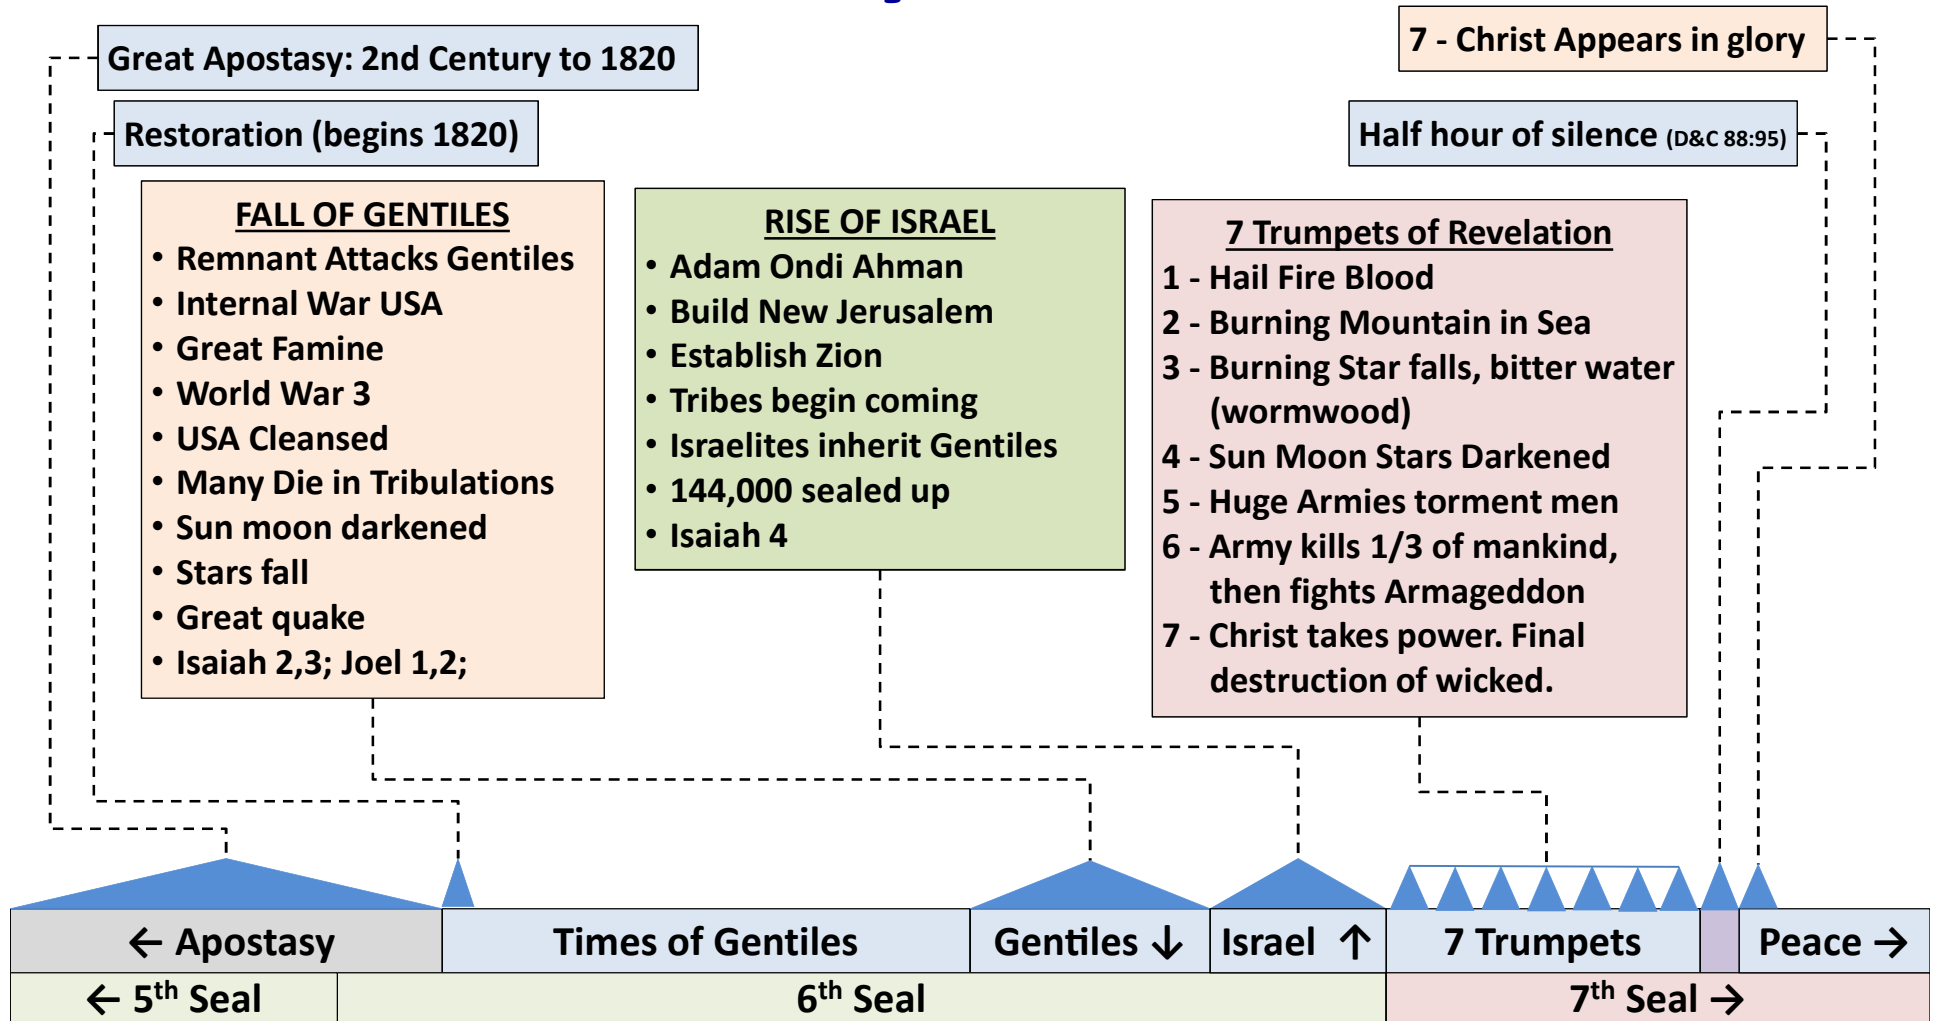

Last Days Timeline

This drawing represents a rough overview of Last Days events leading to the Second Coming of Christ. It is incomplete and should be considered a work in progress. The sizes of bars are not to scale. The events in boxes are not necessarily in order. There are many events not shown.