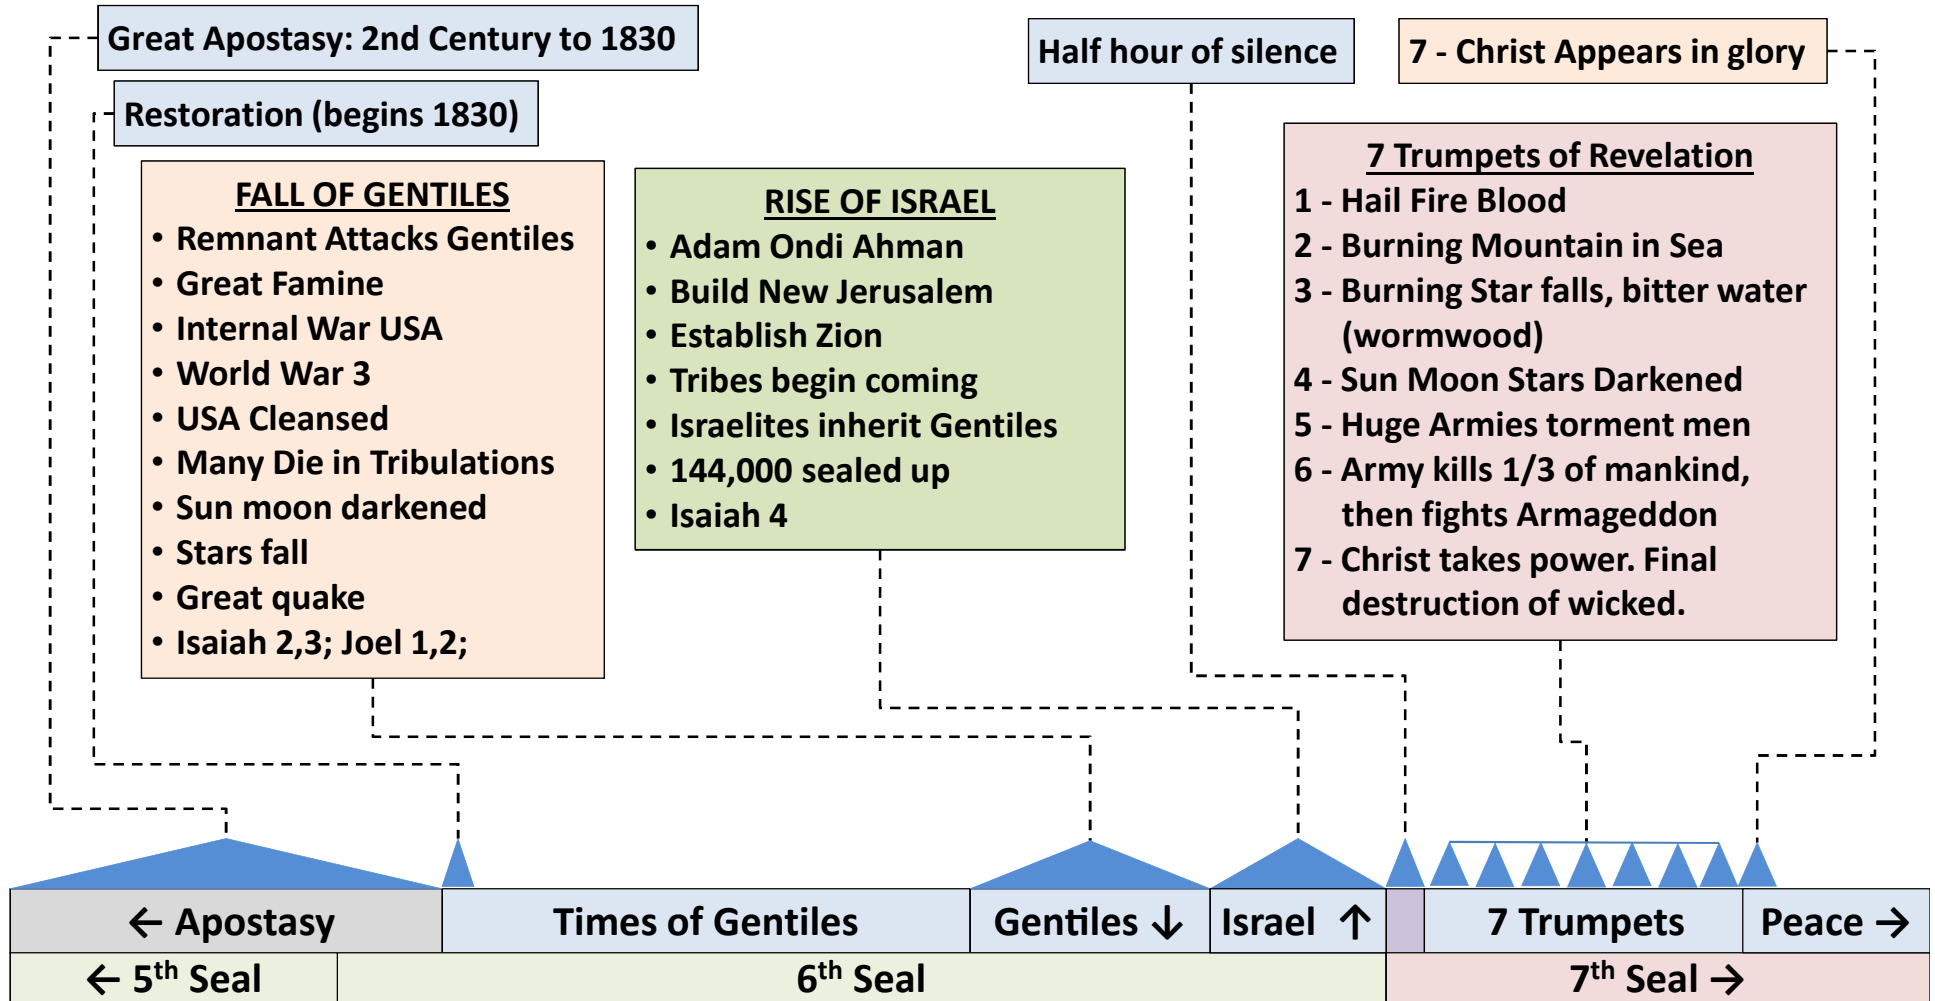

Last Days Timeline

This drawing represents a rough overview of Last Days events leading to the Second Coming of Christ. It is incomplete and should be considered a work in progress. The sizes of bars are not to scale. The events in boxes are not necessarily in order. There are many events not shown.